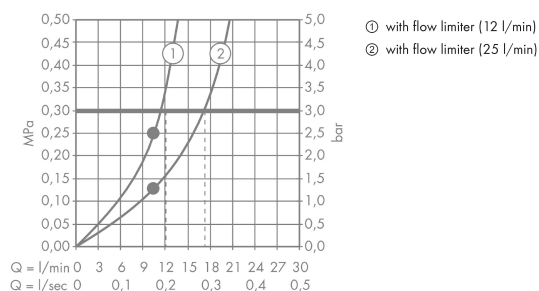

AXOR ShowerSolutions

Overhead shower 240/240 1jet with shower arm

Surfaces: **Chrome** Article Number: **10925000**

Description

product features

- shower head size: 240 x 240 mm
- shower arm length: metal shower arm 411 - 458 mm
- spray type: RainAir
- flow rate RainAir spray (at 0.3 MPa): 12 l/min
- flow rate expandible to 25 l/min
- material spray disc: metal
- spray disc removable for cleaning
- installation: wall
- connection dimension: DN15
- not suitable for continuous flow water heaters

Technology

Product image

Scale drawing

Flowchart

The consumption was measured in combination with the appropriate fittings (thermostat/mixer/in-wall valve) to reflect actual application in practice.