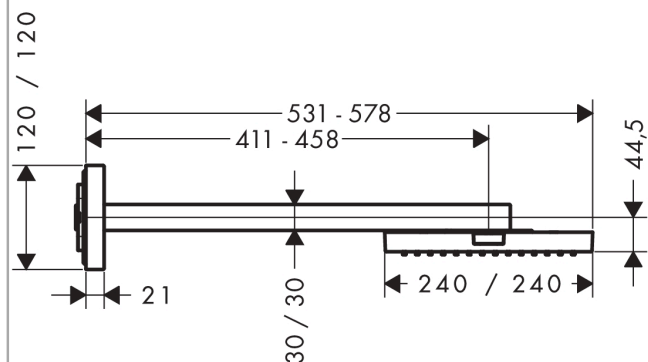

AXOR ShowerSolutions

Overhead shower 240/240 1jet with shower arm

Surfaces: **Chrome** Article Number: **10925000**

Description

product features

- shower head size: 240 x 240 mm
- shower arm length: metal shower arm 411 - 458 mm
- spray type: RainAir
- flow rate RainAir spray (at 0.3 MPa): 12 l/min
- flow rate expandible to 25 l/min
- material spray disc: metal
- spray disc removable for cleaning
- installation: wall
- connection dimension: DN15
- not suitable for continuous flow water heaters

Technology

Product image

Scale drawing

Flowchart

The consumption was measured in combination with the appropriate fittings (thermostat/mixer/in-wall valve) to reflect actual application in practice.